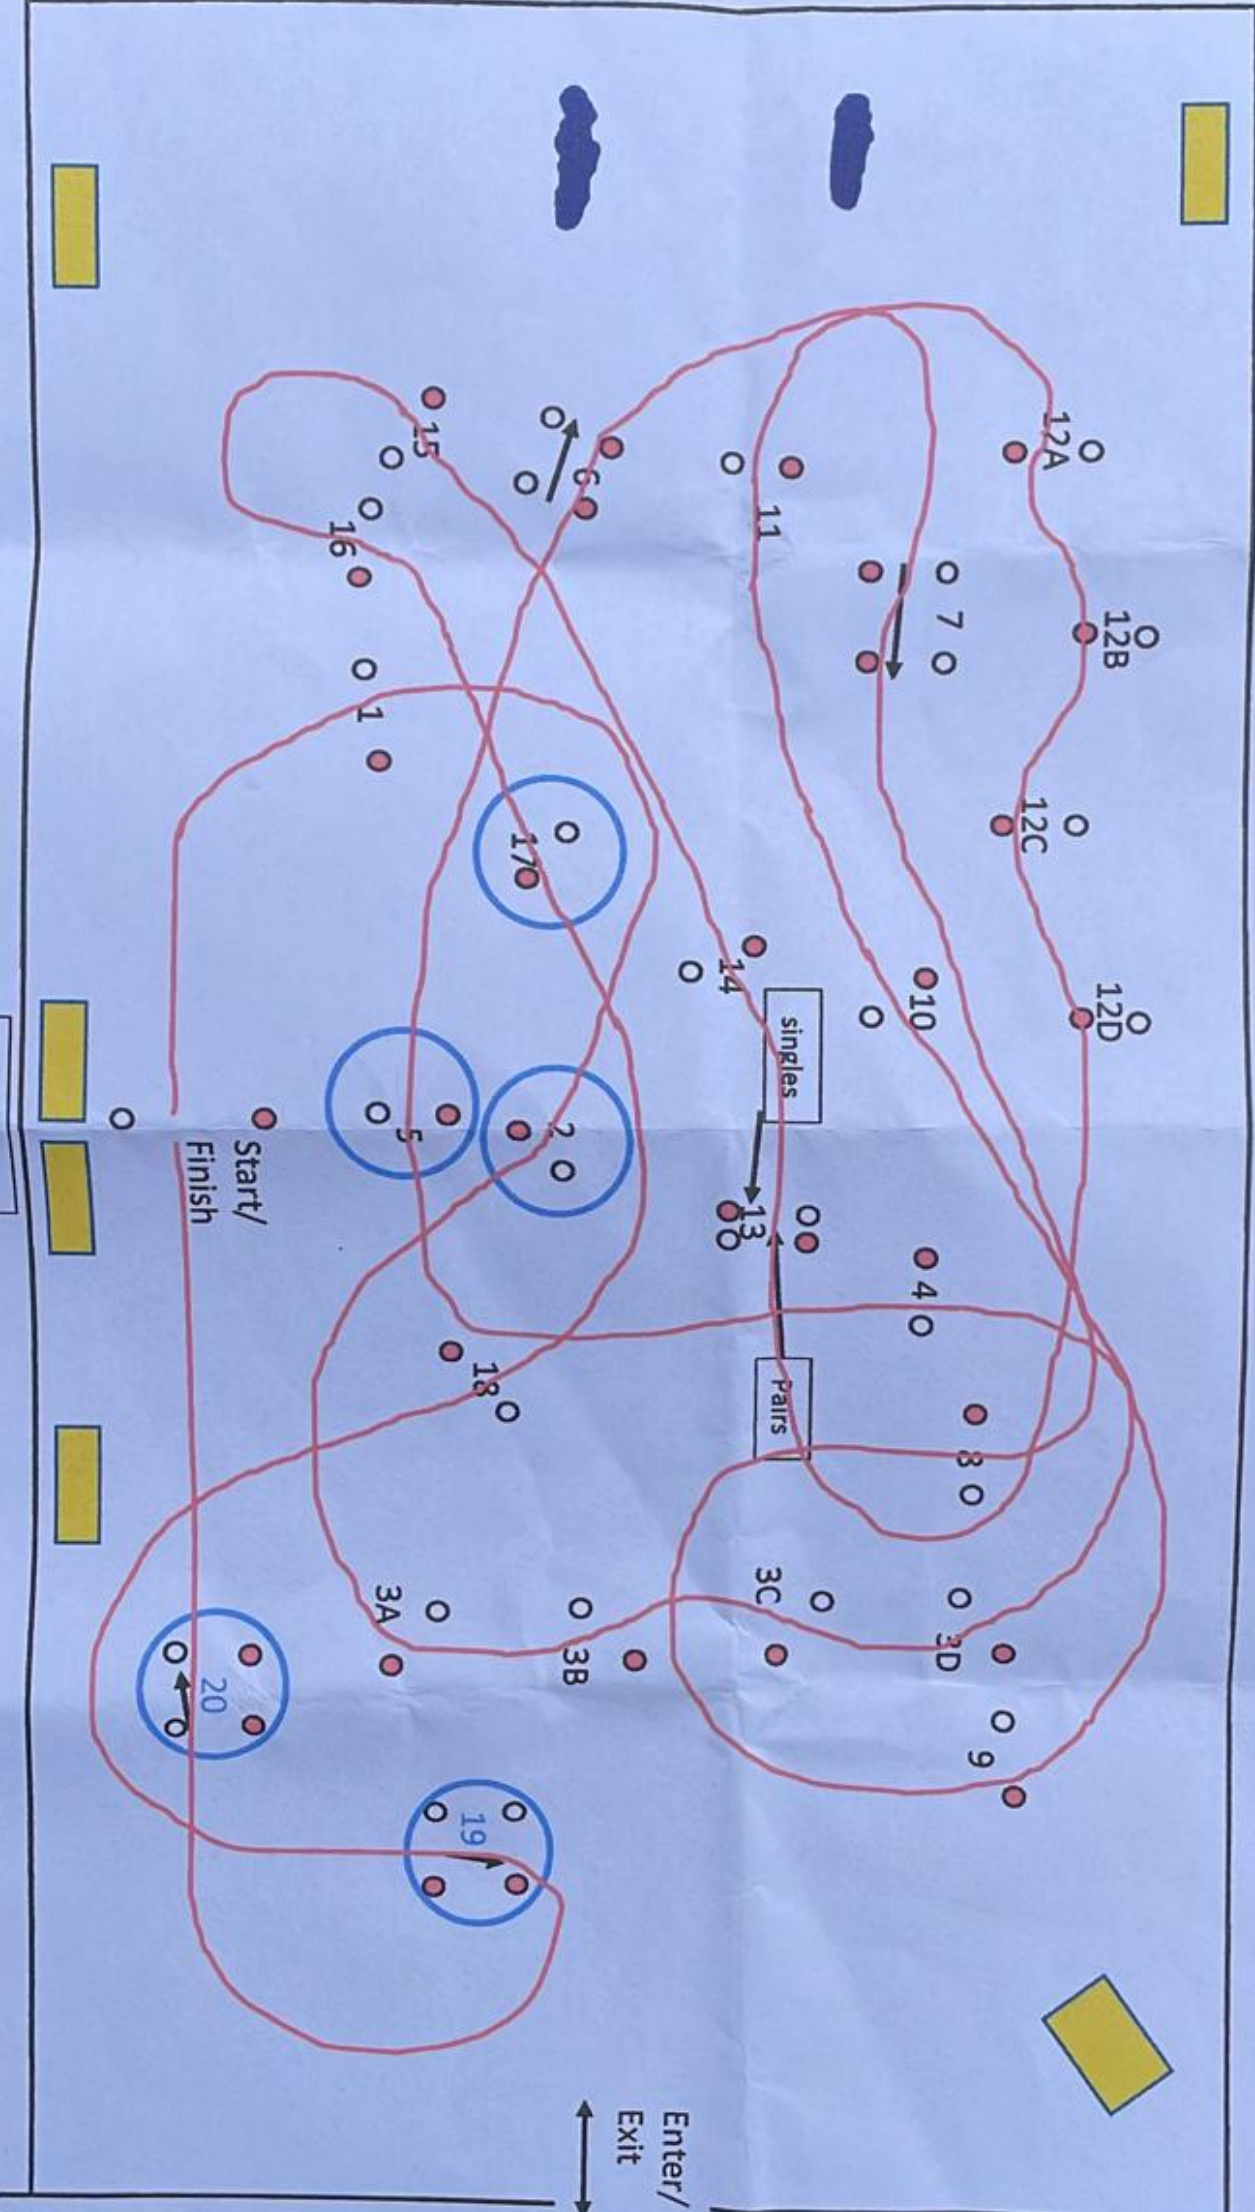

Pair Pony. Pair Horse
Cones 1-20
Narrow Cones 2.5.17.19.20
Oxer 6.7.19.20

Children

Cones 1-15

Narrow Cones 2.5

Oxer 6.7

Single Pony. Single Horse

Cones 1-20

Narrow Cones 2.5.17.19.20

Oxer 6.7.19.20